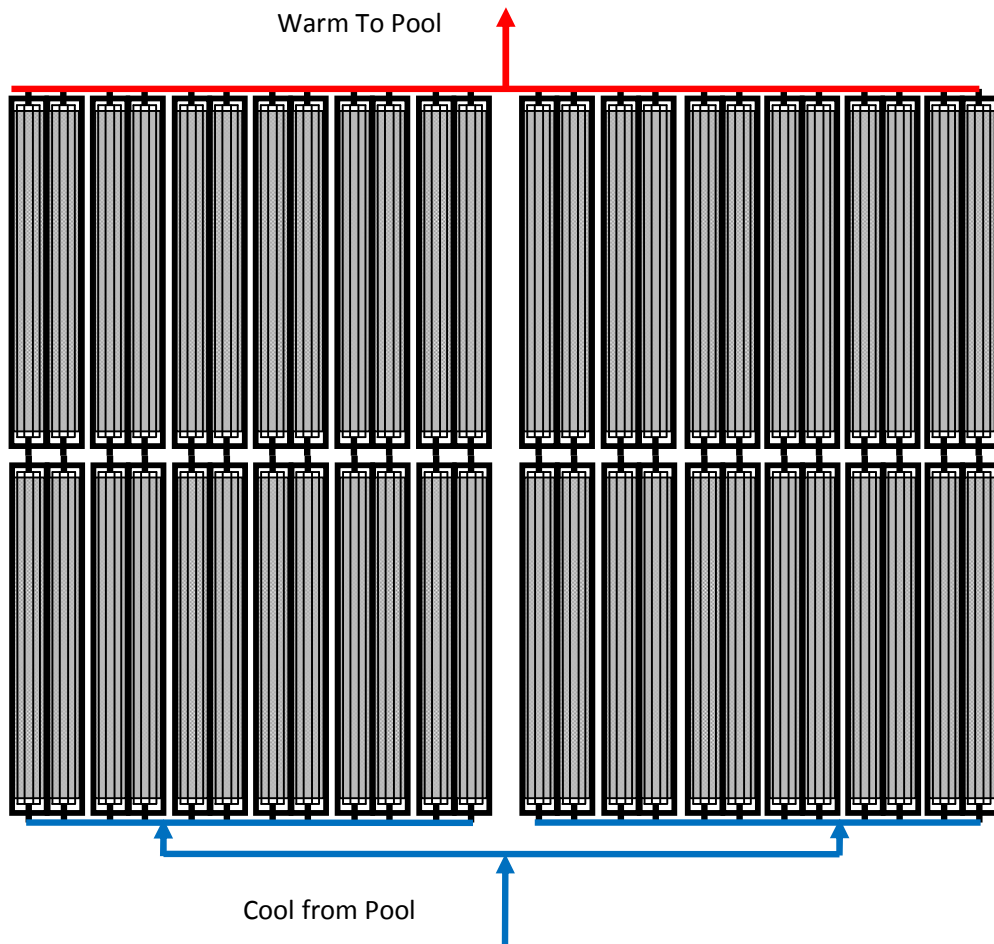

**Skyline Pool heating collectors with center headers**

**40-01 - 40" x 12' collectors**

**SolarRoofs, Inc.**

**Manufacturer of the Exciting**

**"Skyline"**

**Solar Water Heaters**

5840 Gibbons Drive, Carmichael, CA 95608

Phone: (916) 481-7200 Fax: 916-481-7203

The diagram below shows 12, 40" x 12' collectors, total 480 s/f  
By changing the header tube, almost any number of collectors can be accommodated  
The collector connecting tubes are ½" nominal and can connect to any size header, normally 1"  
A 1 ½" copper tube feeding into a central tee will handle 40 gpm into 1' tube at 20 gpm