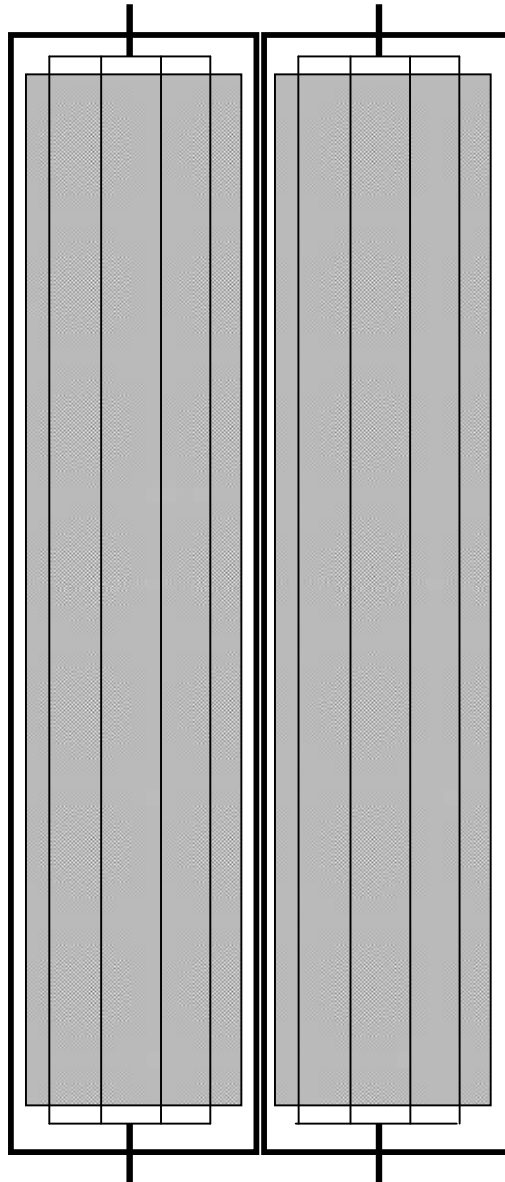

**Skyline Pool heating collectors with center headers**

**40-01 - 40" x 12' collectors**

**SolarRoofs, Inc.**

**Manufacturer of the Exciting**

**"Skyline"**

**Solar Water Heaters**

5840 Gibbons Drive, Carmichael, CA 95608

Phone: (916) 481-7200 Fax: 916-481-7203

The diagram below shows 12, 40" x 12' collectors, total 480 s/f  
By changing the header tube, almost any number of collectors can be accommodated  
The collector connecting tubes are ½" nominal and can connect to any size header, normally 1"  
A 1 ½" copper tube feeding into a central tee will handle 40 gpm into 1' tube at 20 gpm